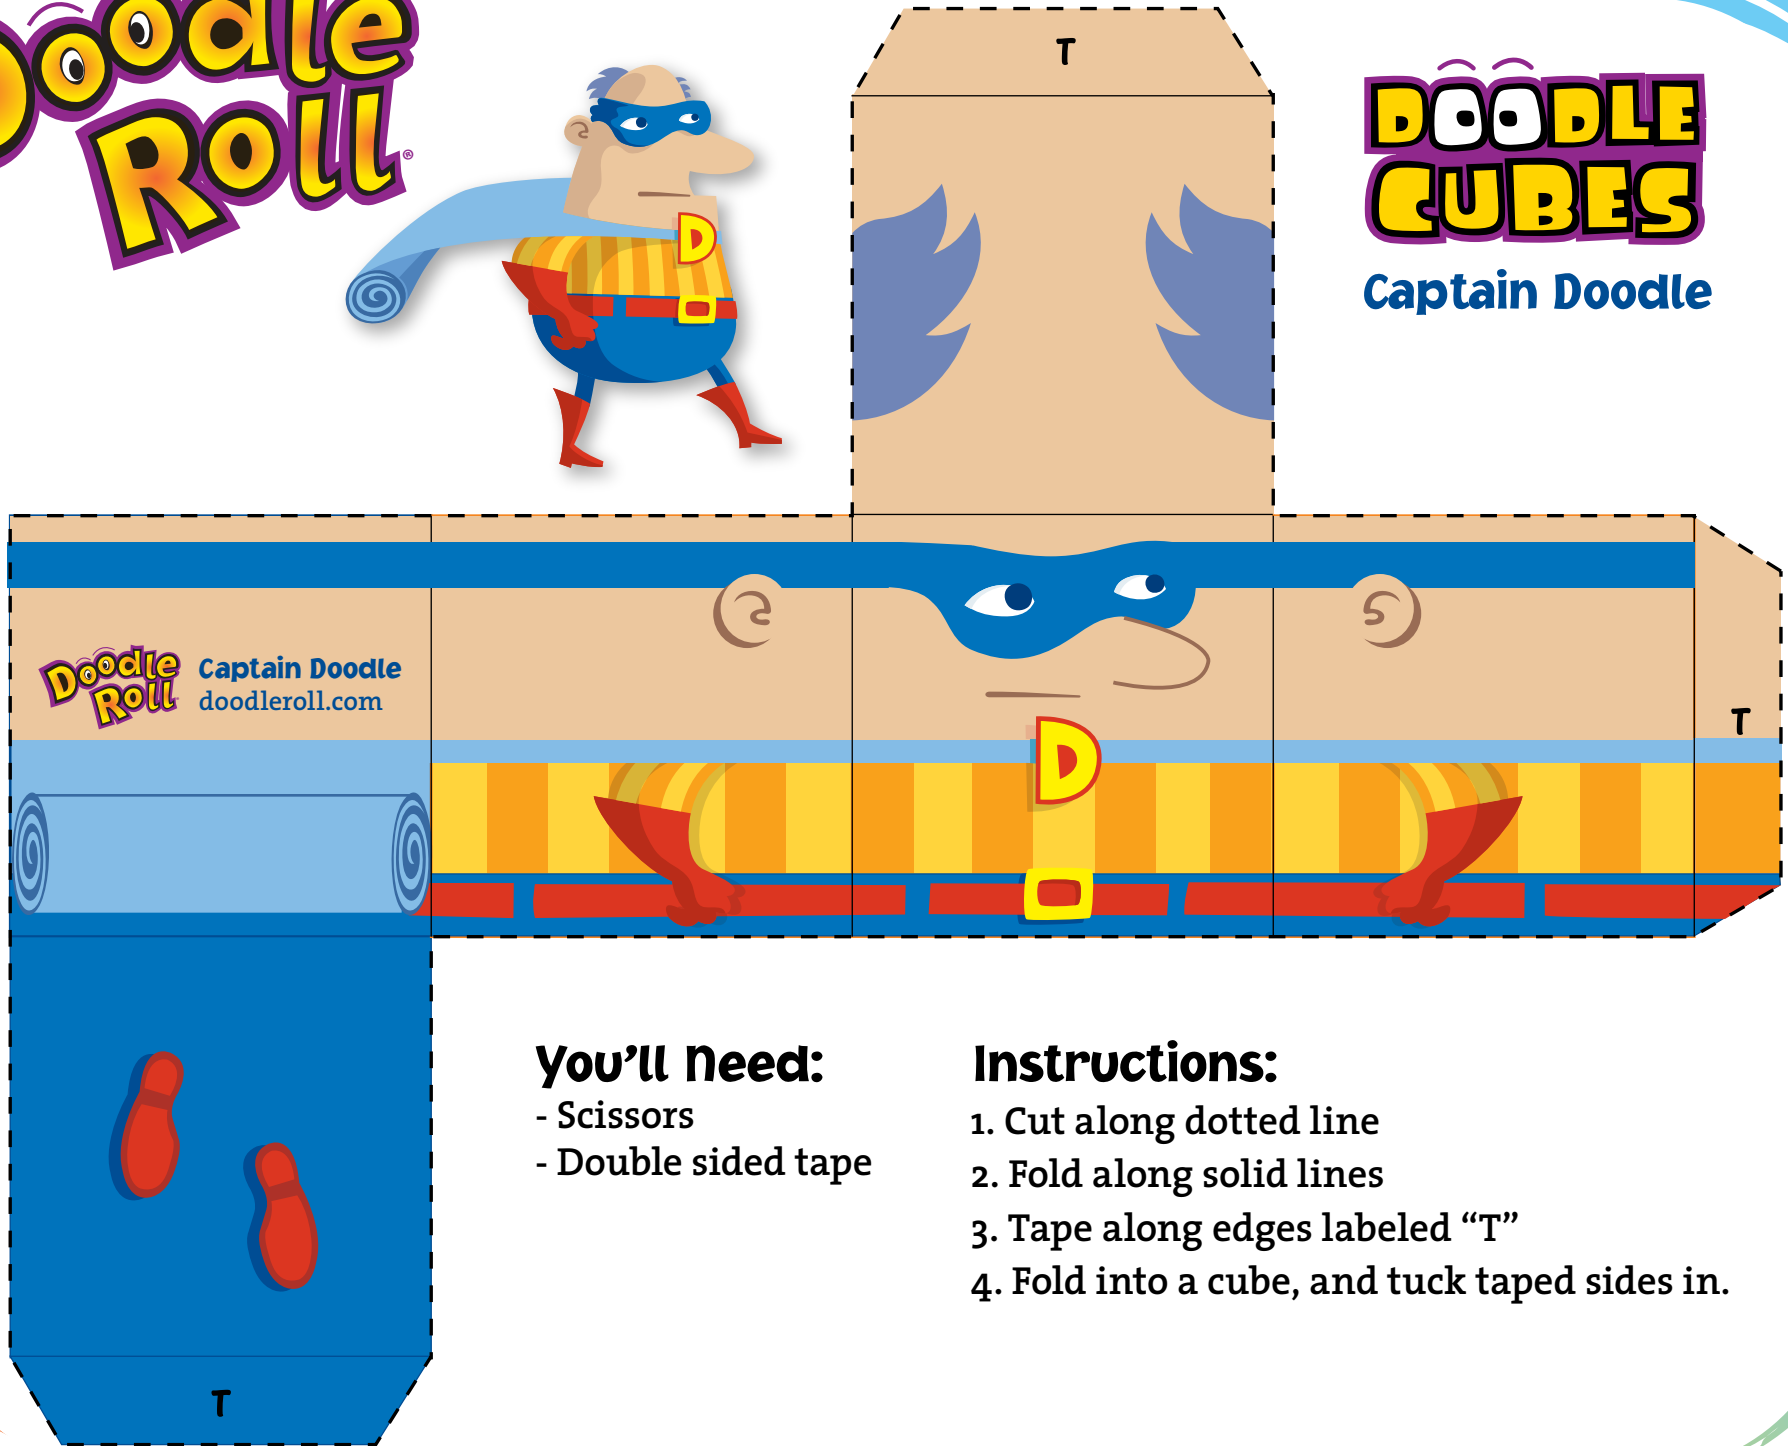

# Doodle Roll

## DOODLE CUBES

Captain Doodle

### You'll Need:

- Scissors
- Double sided tape

### Instructions:

1. Cut along dotted line
2. Fold along solid lines
3. Tape along edges labeled "T"
4. Fold into a cube, and tuck taped sides in.